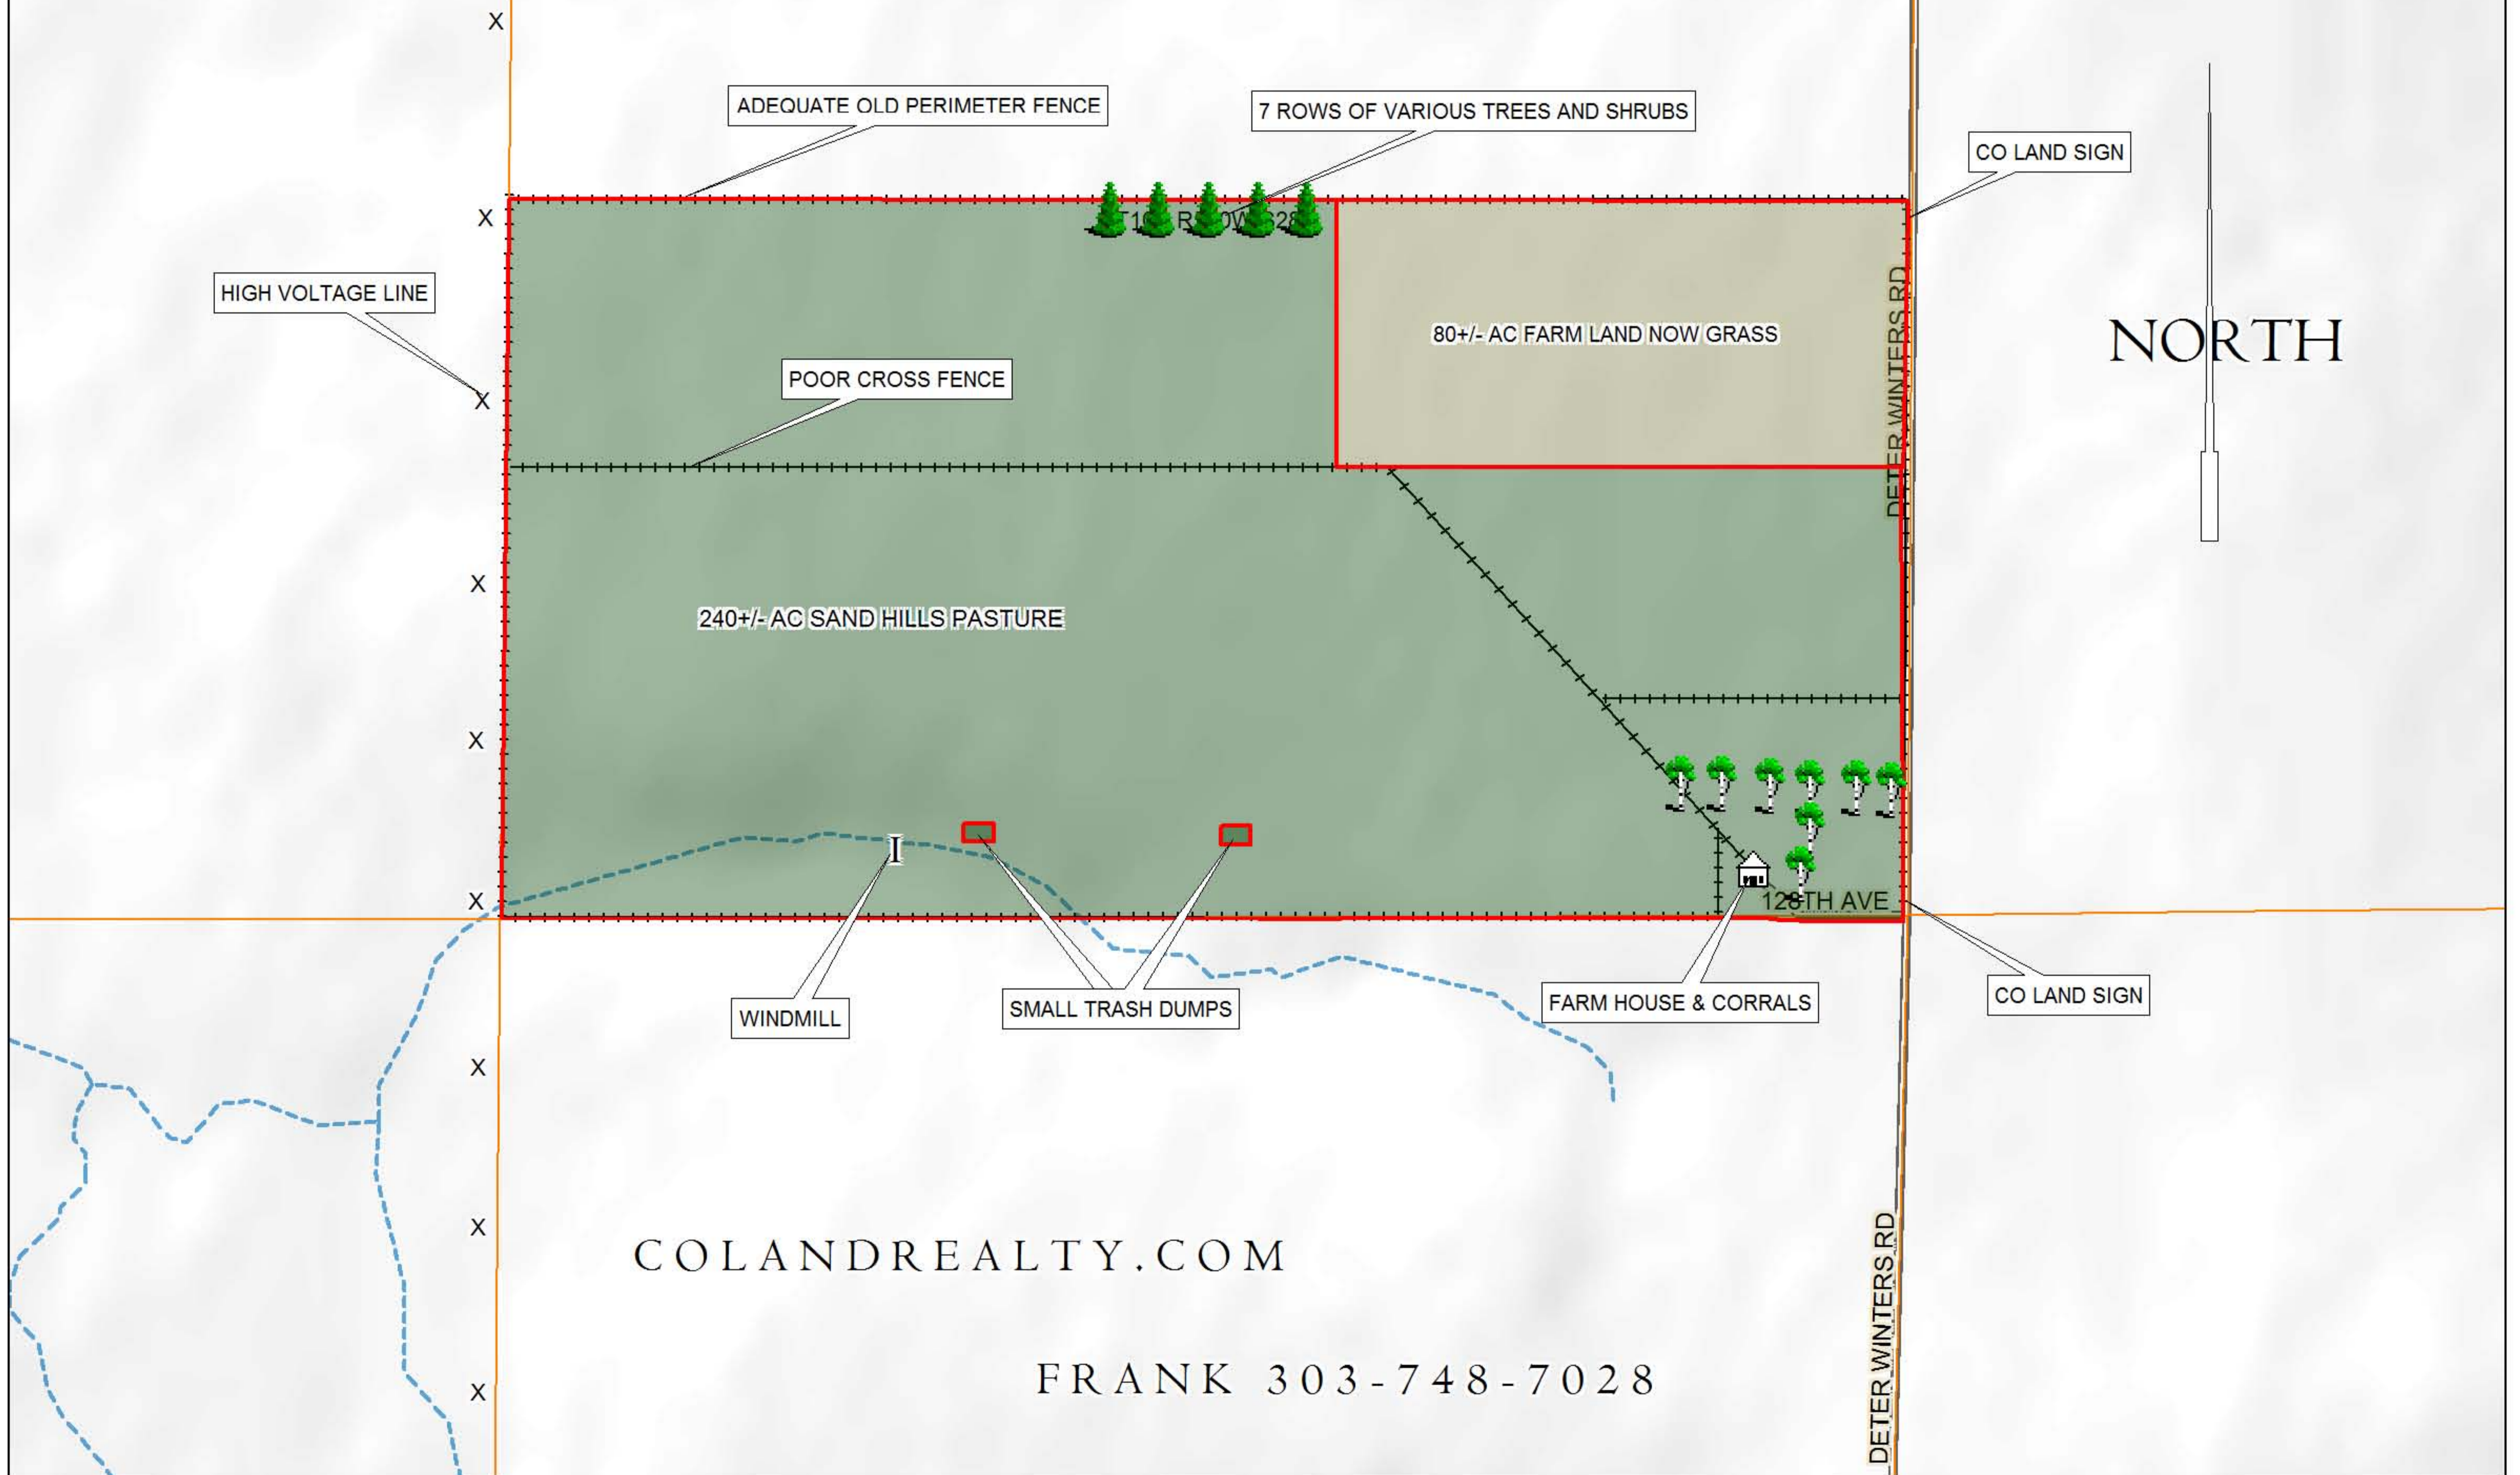

# 12970 DETER - WINTERS RD

322+/- AC SAND HILLS GRASS & FARM STEAD 27 MILES NE OF BYERS OR 31 MILES SW OF FT MORGAN - \$300,000.00

COLANDREALTY.COM

FRANK 303-748-7028

Data use subject to license.

© DeLorme. XMap® 7.

www.delorme.com

Data Zoom 13-7