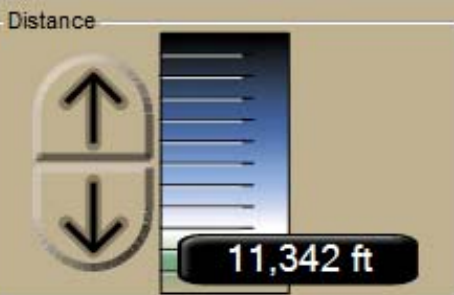

fo | NetLink | ImageReg | Draw | Profile | 3-D | Route | GPS | Voice | Handheld Export

Hide 3-D  
Options