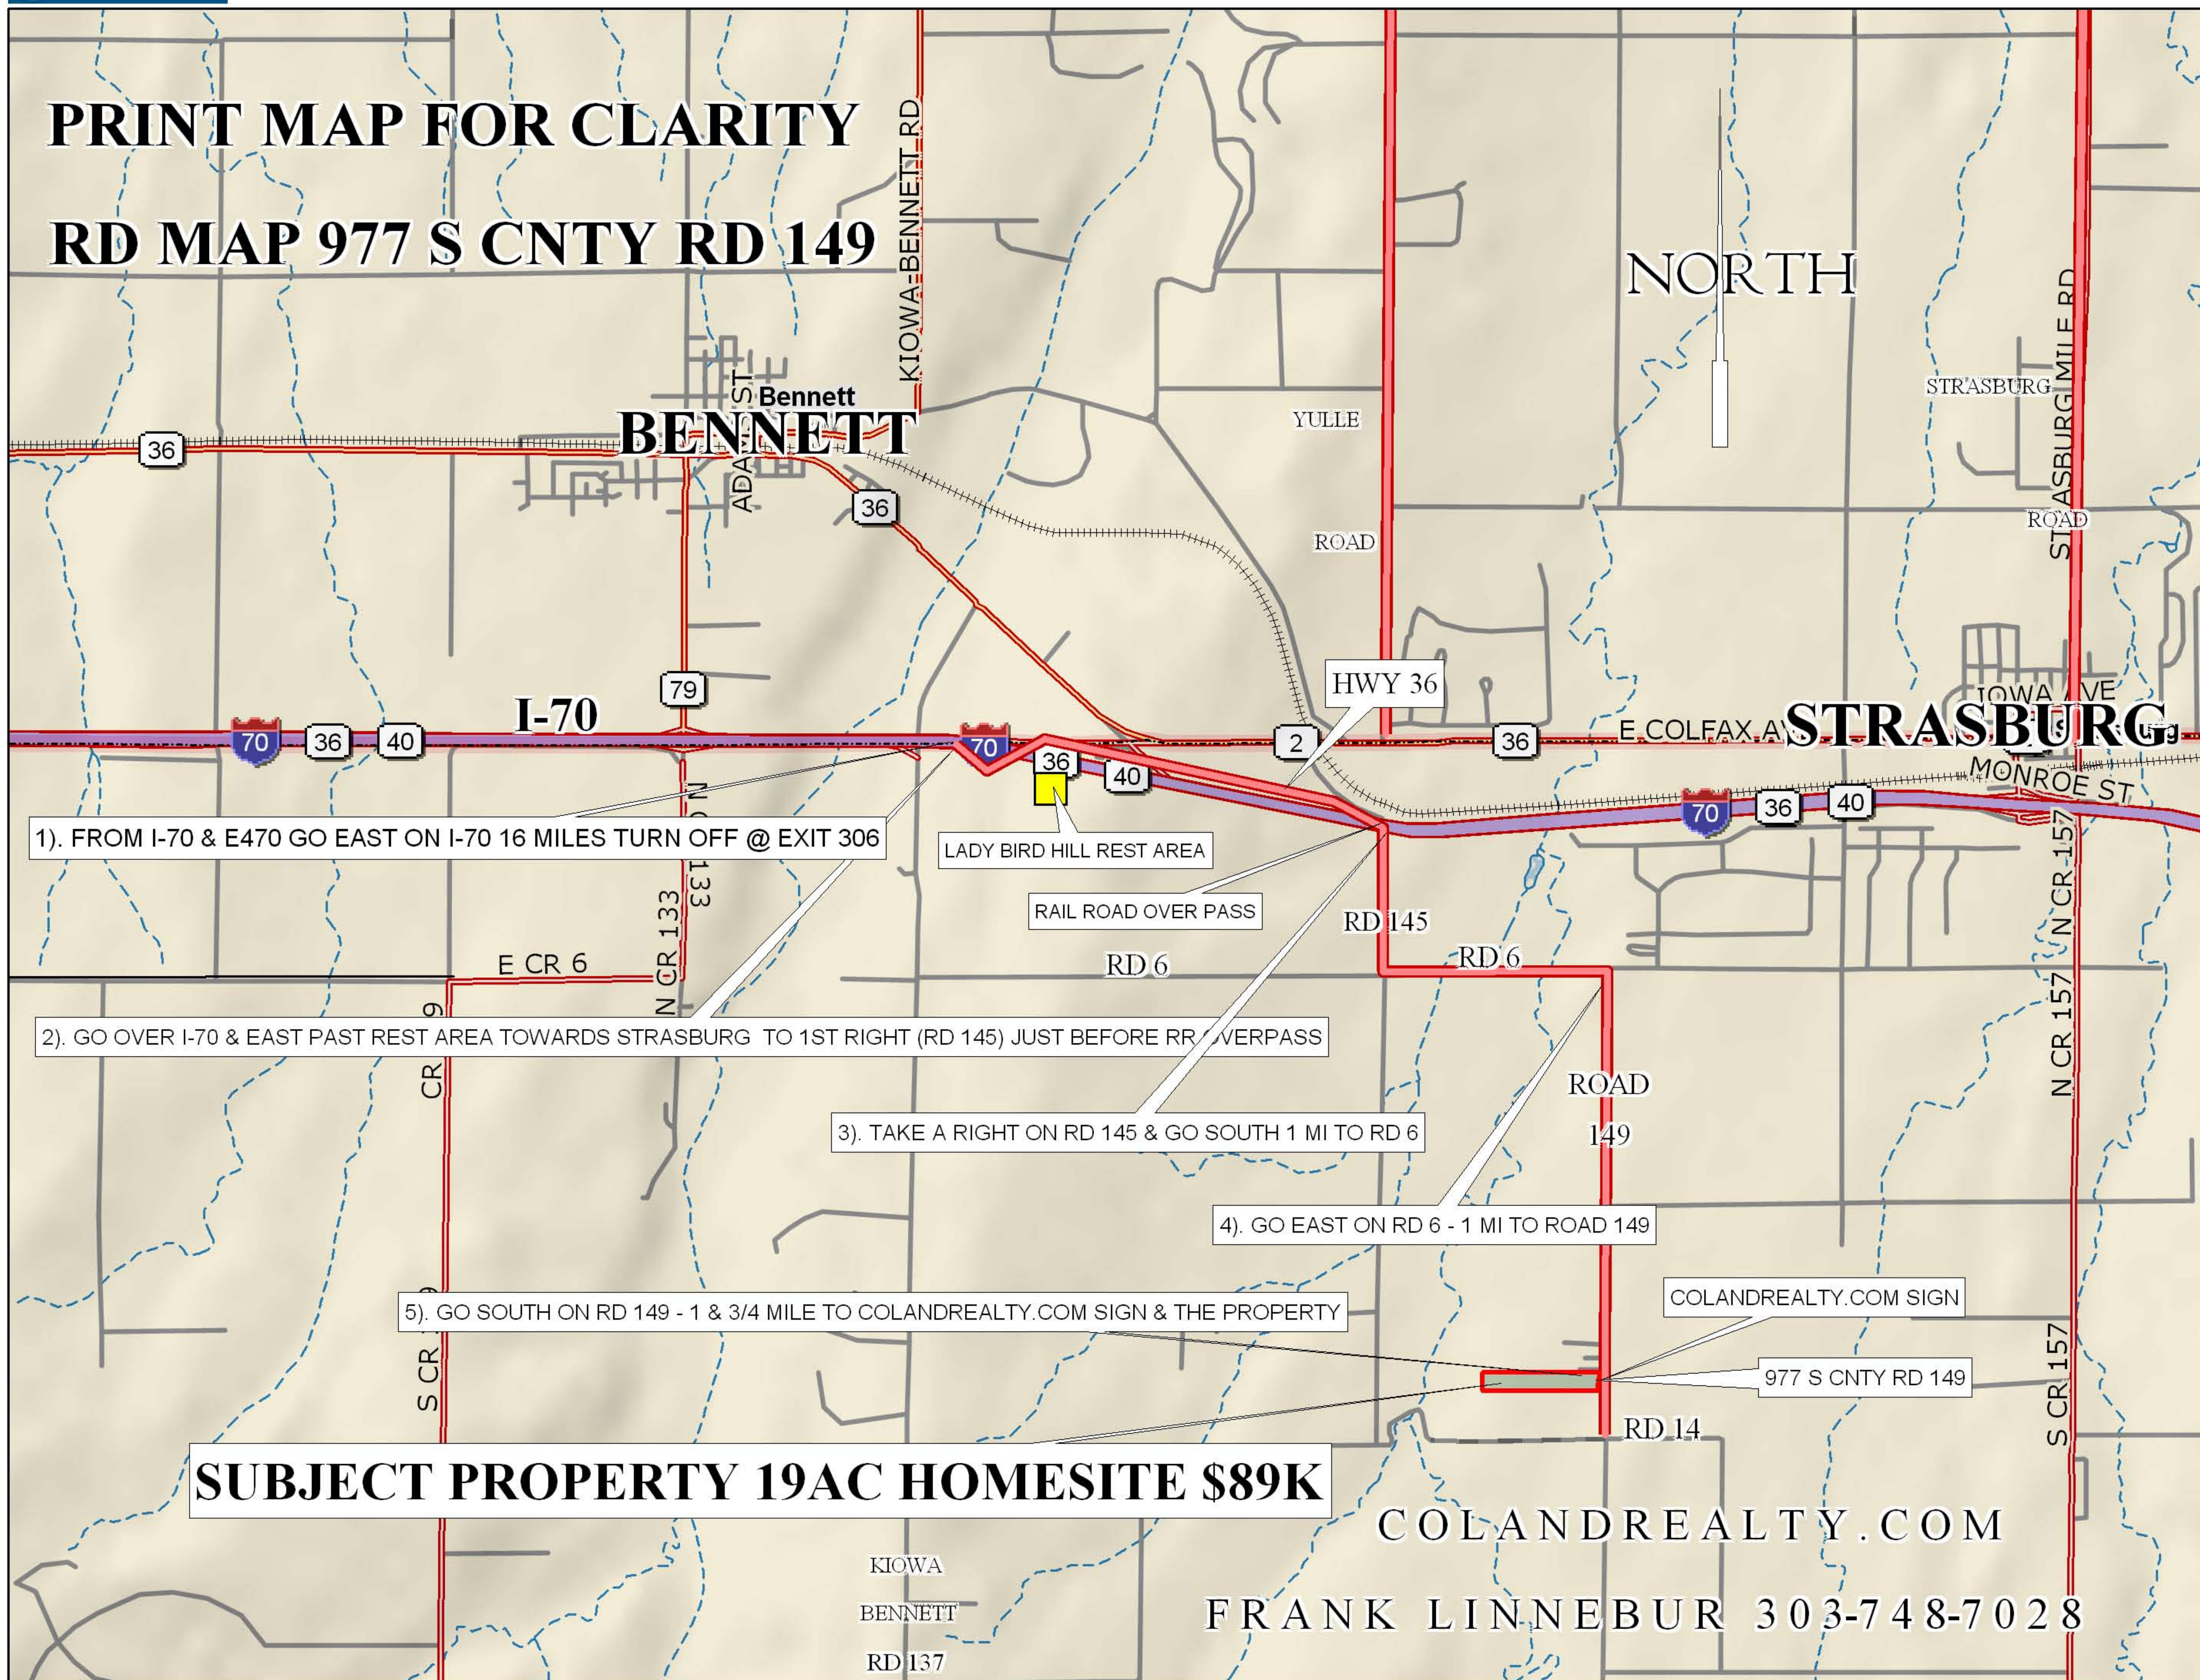

PRINT MAP FOR CLARITY RD MAP 977 S CNTY RD 149

1). FROM I-70 & E470 GO EAST ON I-70 16 MILES TURN OFF @ EXIT 306

2). GO OVER I-70 & EAST PAST REST AREA TOWARDS STRASBURG TO 1ST RIGHT (RD 145) JUST BEFORE RR OVERPASS

3). TAKE A RIGHT ON RD 145 & GO SOUTH 1 MI TO RD 6

4). GO EAST ON RD 6 - 1 MI TO ROAD 149

5). GO SOUTH ON RD 149 - 1 & 3/4 MILE TO COLANDREALTY.COM SIGN & THE PROPERTY

SUBJECT PROPERTY 19AC HOMESITE \$89K